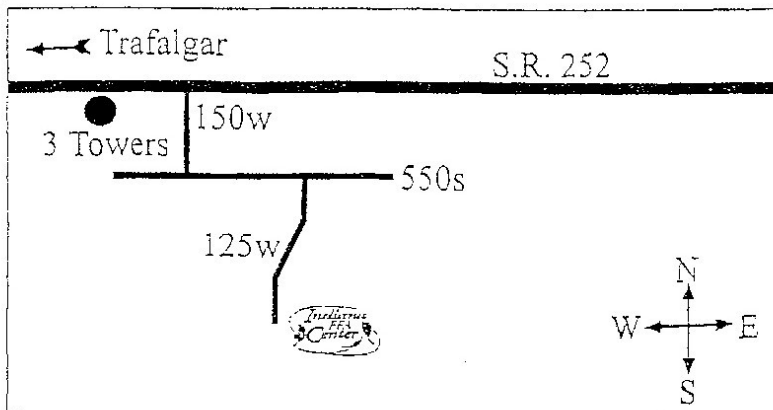

"THE NATURAL PLACE TO MEET"

R.R. 1 Box 492

Trafalgar, IN 46181-0492

Phone: (317) 878-5464

6595 S 125 W

Trafalgar, IN 46181

DIRECTIONS from I465

From I465 on the south side of Indianapolis, take US31 south to 252 and turn west (right) Follow 252 about 5 miles to 150W Turn south (left) on 150W to 550S Turn east (left) on 550S to 125W Turn south (right) on 125W Follow the signs to the FFA Camp Future Farmers of America

DIRECTIONS from I65

From I65 on the southeast side of Indianapolis, take I65 to 44 west exit (Franklin) Follow 44 west to US31 south take US31 south to 252 and turn west (right) Follow 252 about 5 miles to 150W Turn south (left) on 150W to 550S Turn east (left) on 550S to 125W Turn south (right) on 125W Follow the signs to the FFA Camp Future Farmers of America